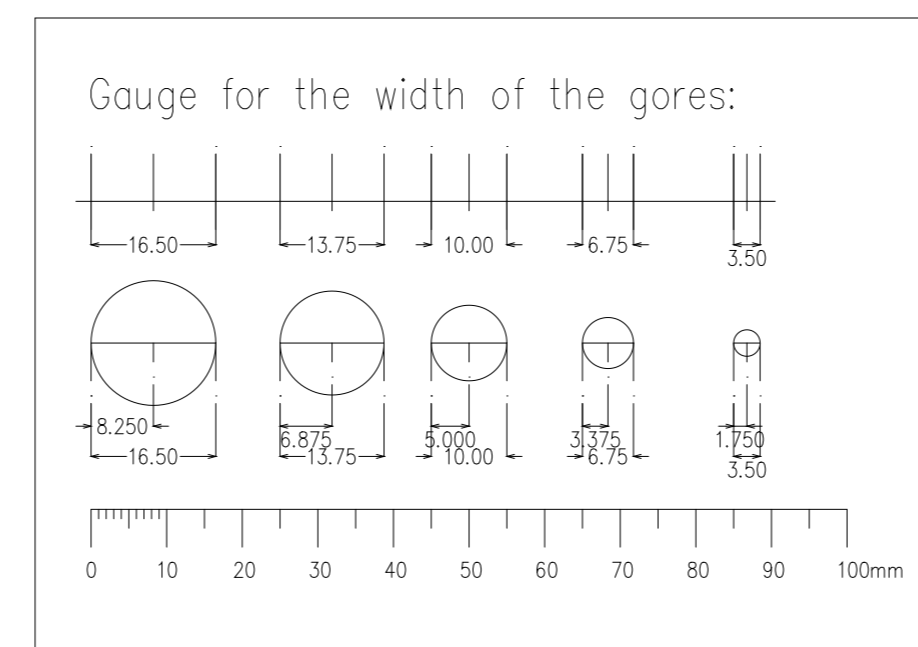

Offsets for cut lines

Offsets for cutting the gores

Panels

Panel

Gorewood 15-8 Canoe

Hull made of two sheets of Okoume marine grade plywood (4mm, 244 x 122 cm)