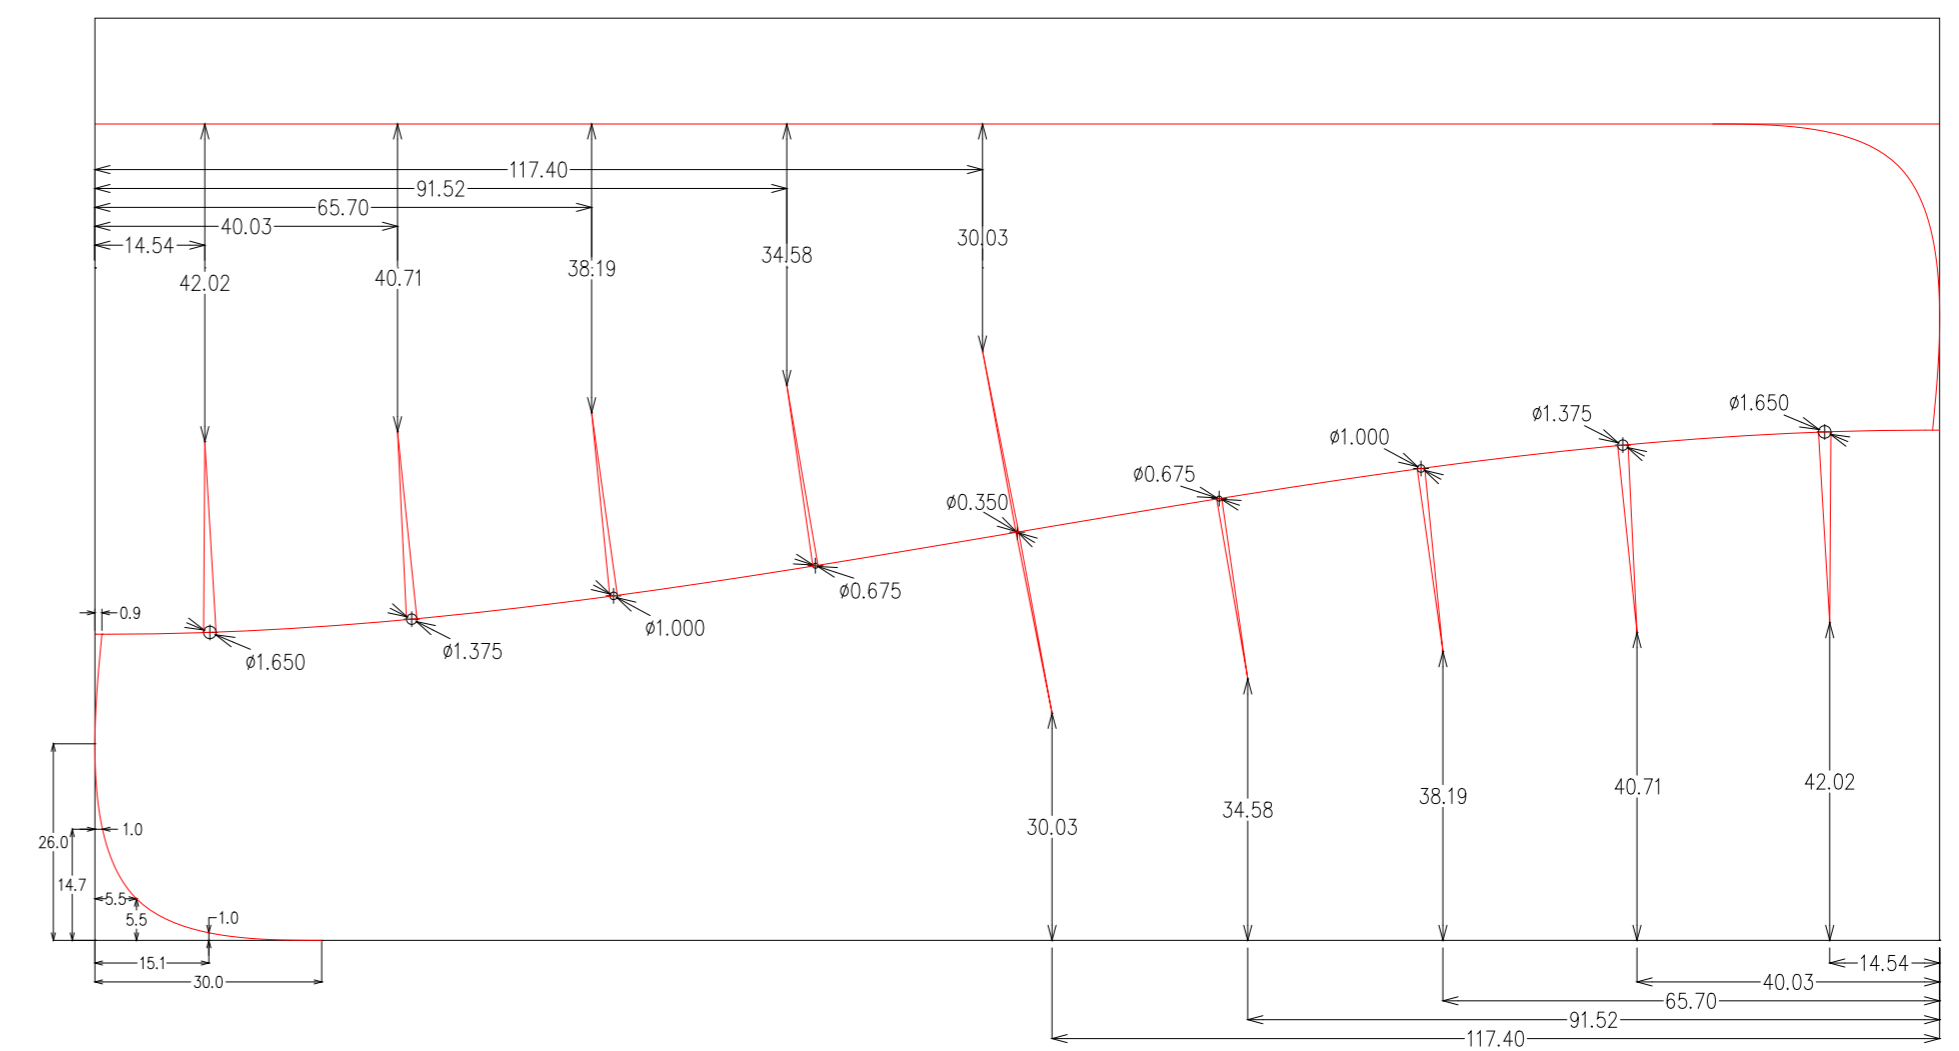

Offsets for cut lines

Offsets for cutting the gores

Panels

Panel

Gorewood 15-8 Canoe

Hull made of two sheets of Okoume marine grade plywood (4mm, 244 x 122 cm)