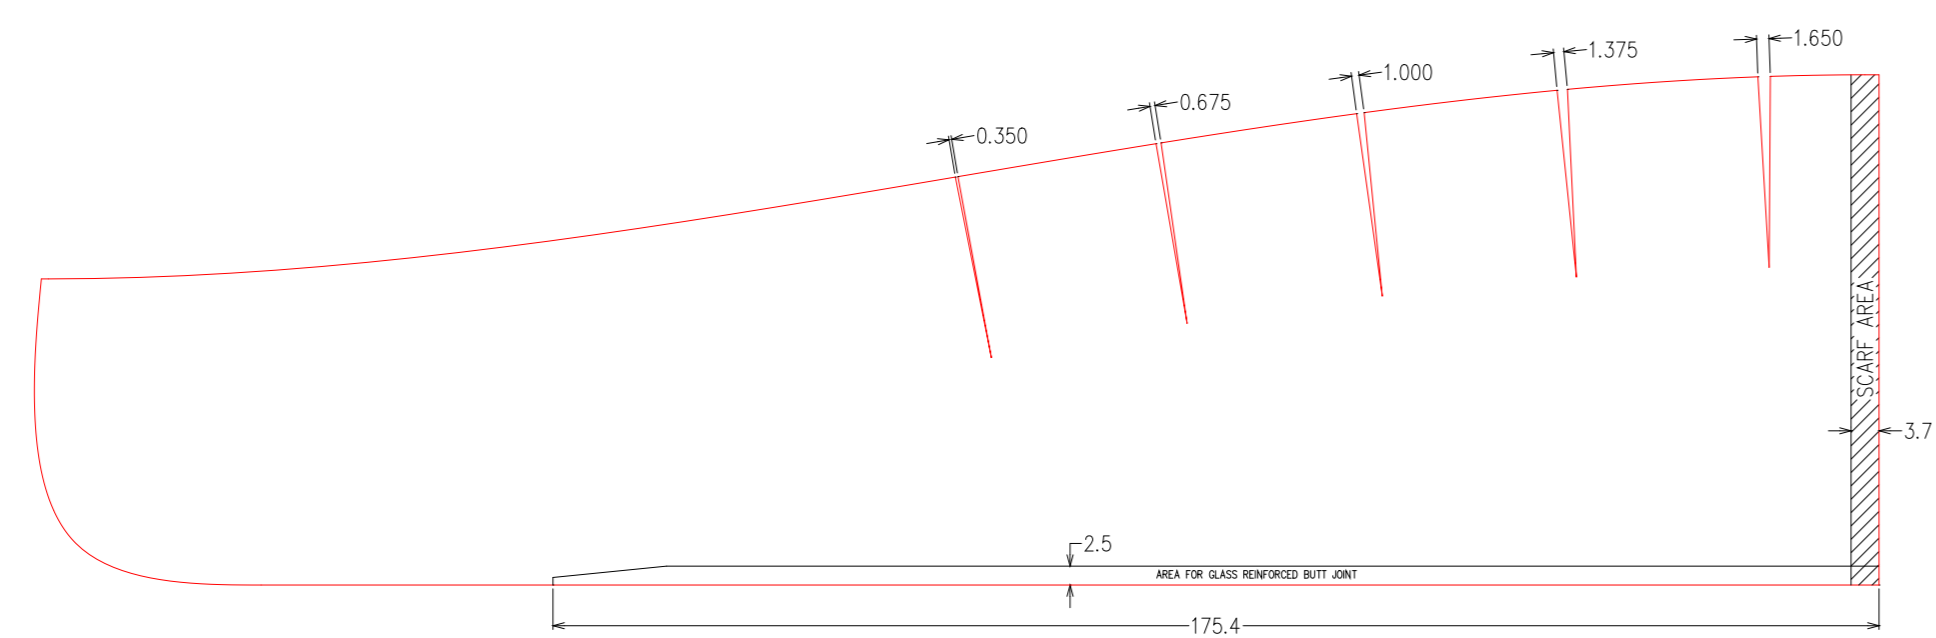

Offsets for cut lines

Offsets for cutting the gores

Panels

Panel

Gorewood 15-8 Canoe

Hull made of two sheets of Okoume marine grade plywood (4mm, 244 x 122 cm)