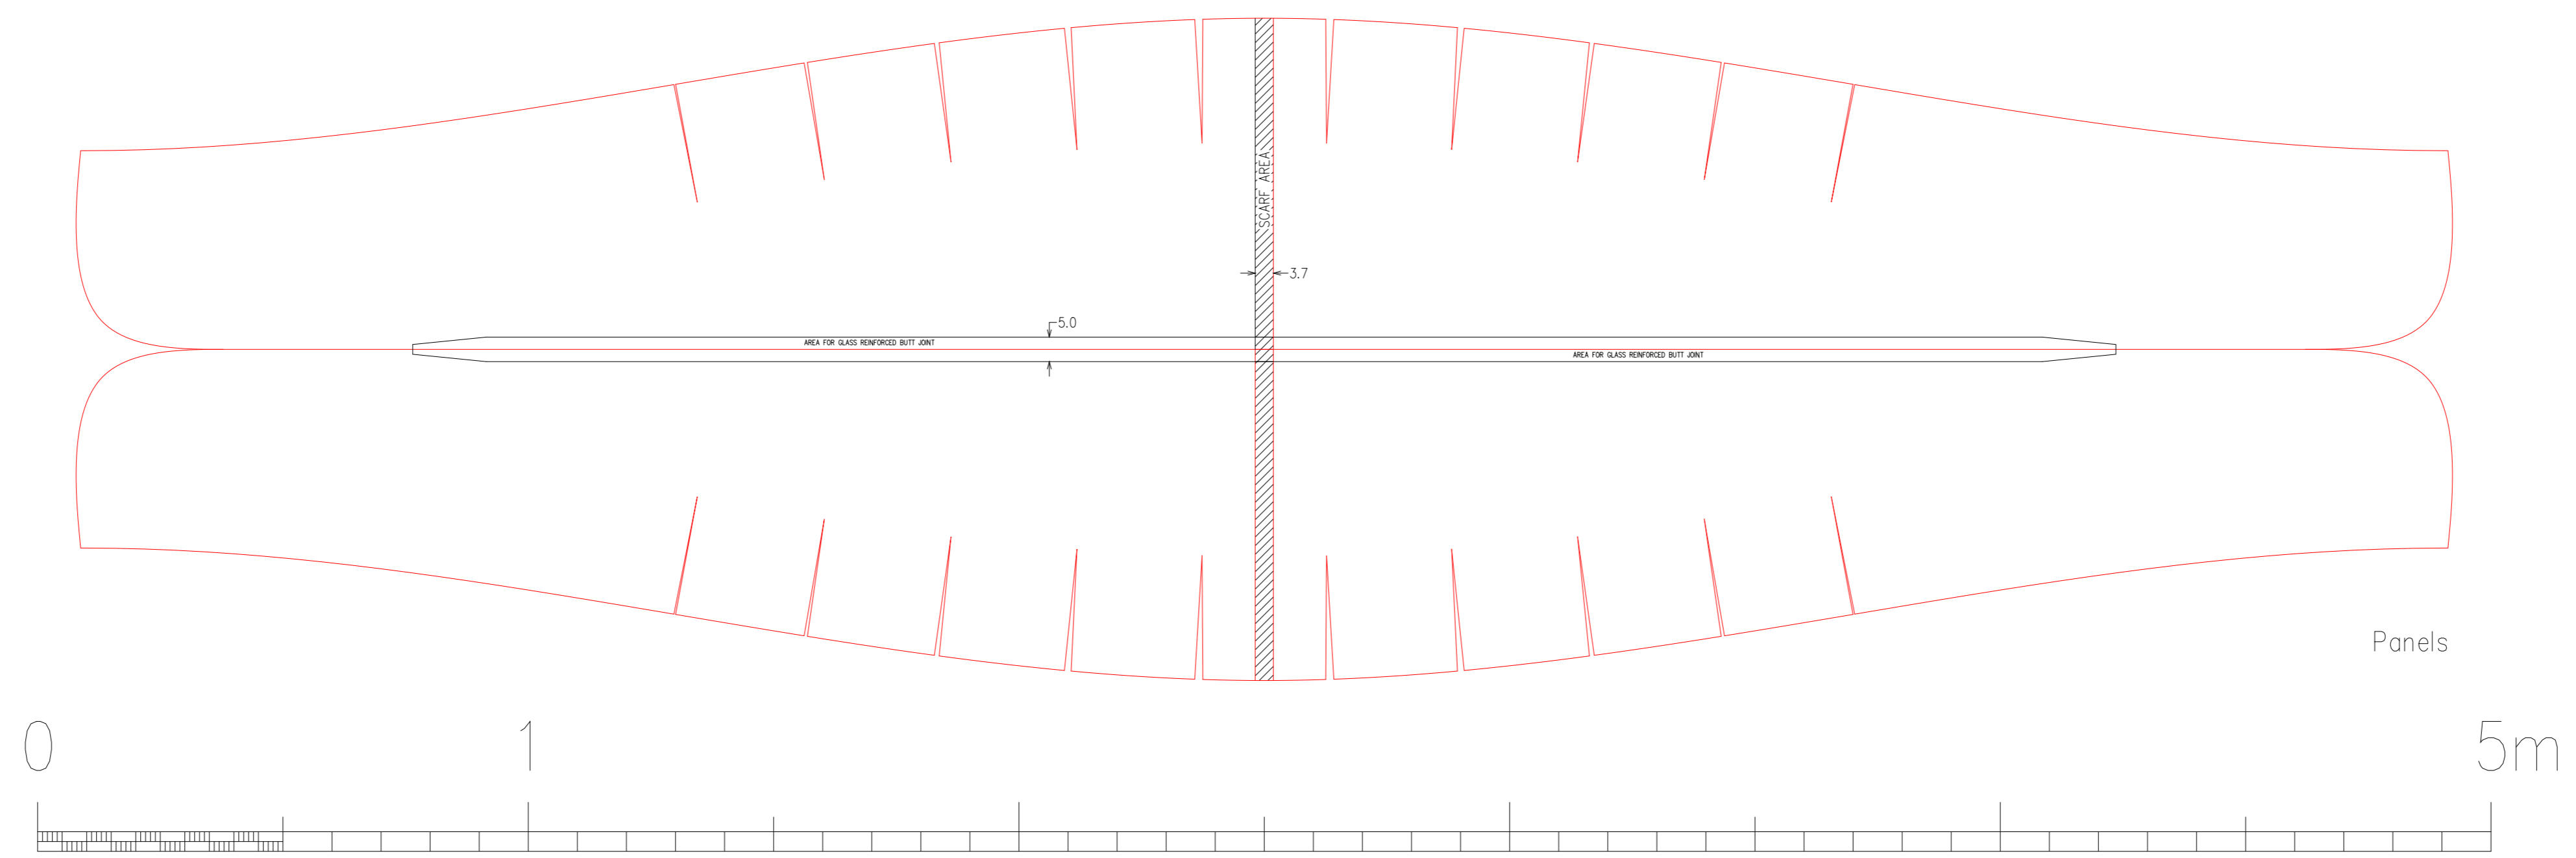

Offsets for cut lines

Offsets for cutting the gores

Panels

Panel

Gorewood 15-8 Canoe

Hull made of two sheets of Okoume marine grade plywood (4mm, 244 x 122 cm)